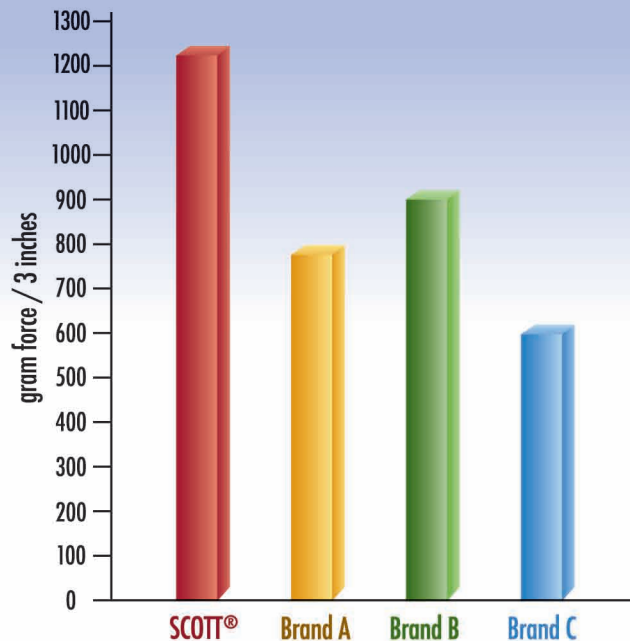

Comparison among SCOTT® Compact Towels and other conventional M-folded Towels

SCOTT® 抹手紙與其他品牌抹手紙比較

Wet Strength 濕強度

Absorbency Capacity 吸水量

The lab test was conducted in Kimberly-Clark, Korea, year 2006

*Remarks : total absorbed water weight (g)/towel sample weight (g) x 100%