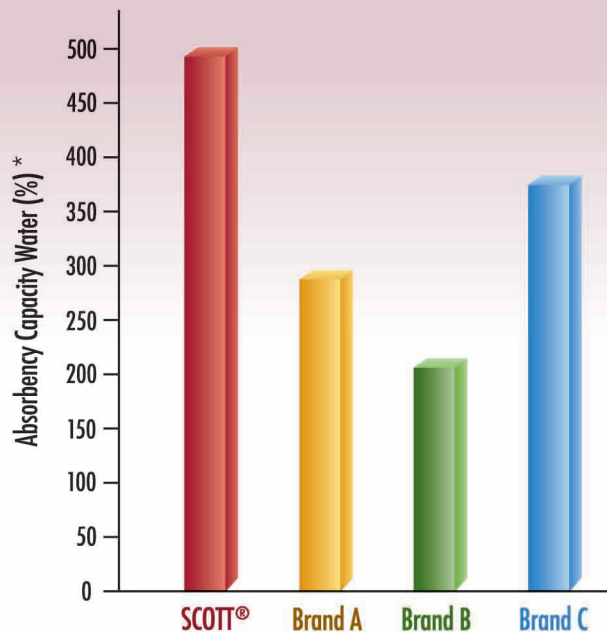

Comparison among SCOTT® Compact Towels and other conventional M-folded Towels

SCOTT® 抹手紙與其他品牌抹手紙比較

Wet Strength 濕強度

Absorbency Capacity 吸水量

The lab test was conducted in Kimberly-Clark, Korea, year 2006

*Remarks : total absorbed water weight (g)/towel sample weight (g) x 100%