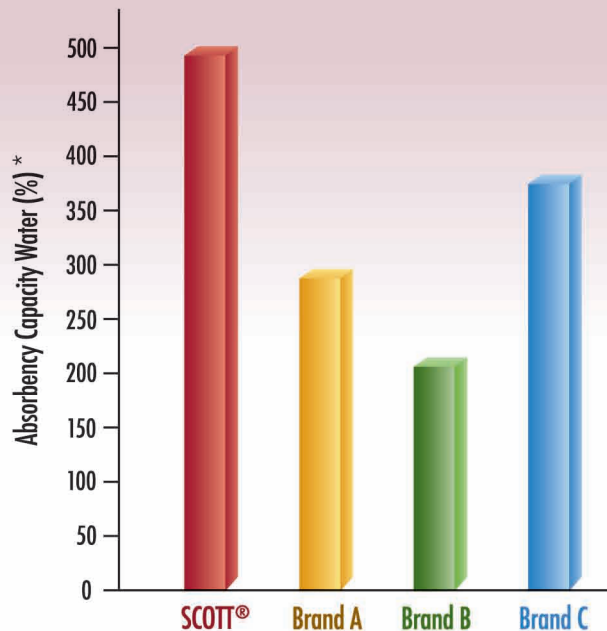

Comparison among SCOTT® Compact Towels and other conventional M-folded Towels

SCOTT® 抹手紙與其他品牌抹手紙比較

Wet Strength 濕強度

Absorbency Capacity 吸水量

The lab test was conducted in Kimberly-Clark, Korea, year 2006

*Remarks : total absorbed water weight (g)/towel sample weight (g) x 100%